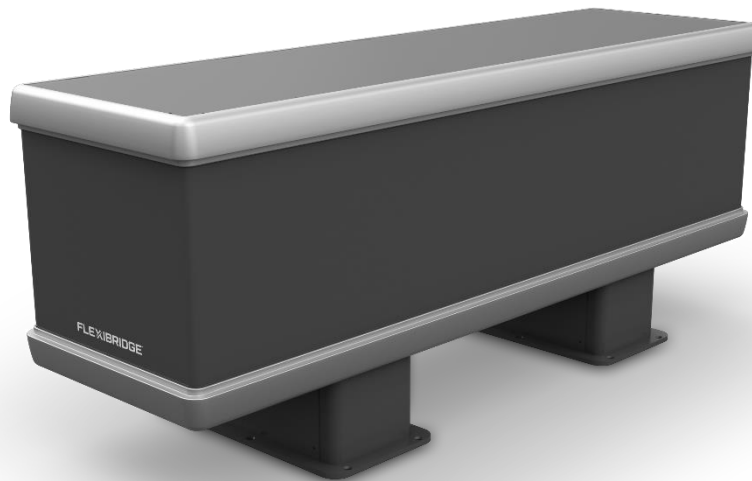

## FB 044

### SPECIFICATIONS

Material	Aluminum
Coating	Powder coated Standard Black RAL 9005 & Grey RAL 9006
Height, Depth, Length	813 mm (H) 584 mm (D) 2000 mm (L)
Weight	115 kg
Noise level	< 36 dBa
Voltage	24 VAC
Power consumption empty console:	
Ventilation	48 W
Service lights	21 W
Reading lights dimmable	7 W
Hoist lowering	Standby 1 W, operation 430 W
Outlet	1 for service computer
Service lights	2 LED lights
Reading lights	1 goose neck (optional)
Ventilation	Termostat controlled